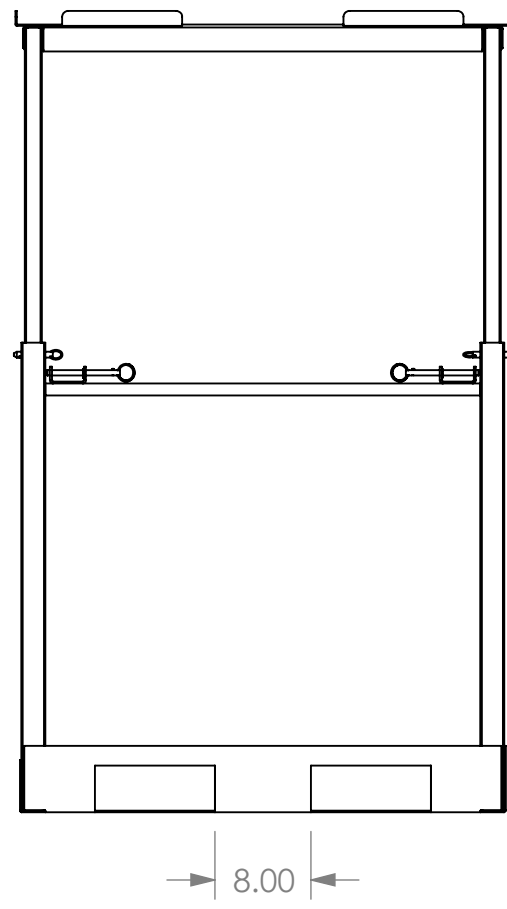

REVISIONS			
REV.	DESCRIPTION	DATE	APPROVED

LS-0071 Specs  
 Ht Positions  
 34.3 Min  
 57.5 Max  
 Foot Print:  
 54x41  
 Weight:  
 166.6#  
 Load Height:  
 34 to 50.6  
 13 increments @1.5"  
 Load Size Base:  
 49.8 x 40.3