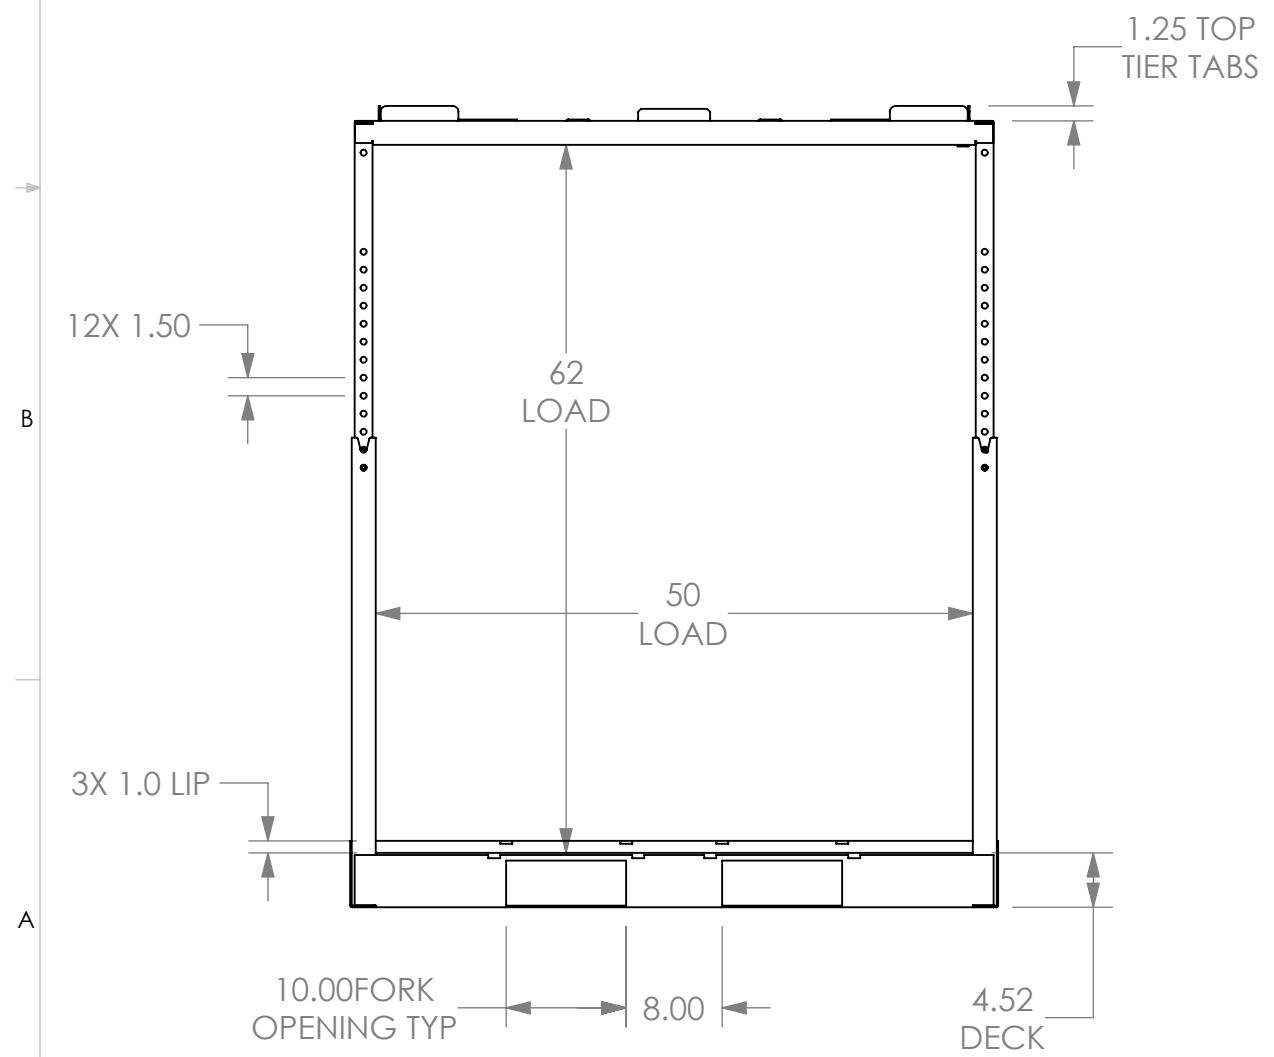

REVISIONS			
REV.	DESCRIPTION	DATE	APPROVED

LS-0071 Specs  
 Ht Positions  
 34.3 Min  
 57.5 Max  
 Foot Print:  
 54x41  
 Weight:  
 166.6#  
 Load Height:  
 34 to 50.6  
 13 increments @1.5"  
 Load Size Base:  
 49.8 x 40.3

**CCT Shipping Frames**  
 LS-0071 Sales Sheet 6.27.16  
 TRUCK ADJUSTABLE STANDARD

COMPUTER FILE:  
 0071 spec sheet  
 MODEL FILE:  
 0071

 15774 S. LaGrange Rd #202, Orland Park, IL 60462  
 630-441-7046