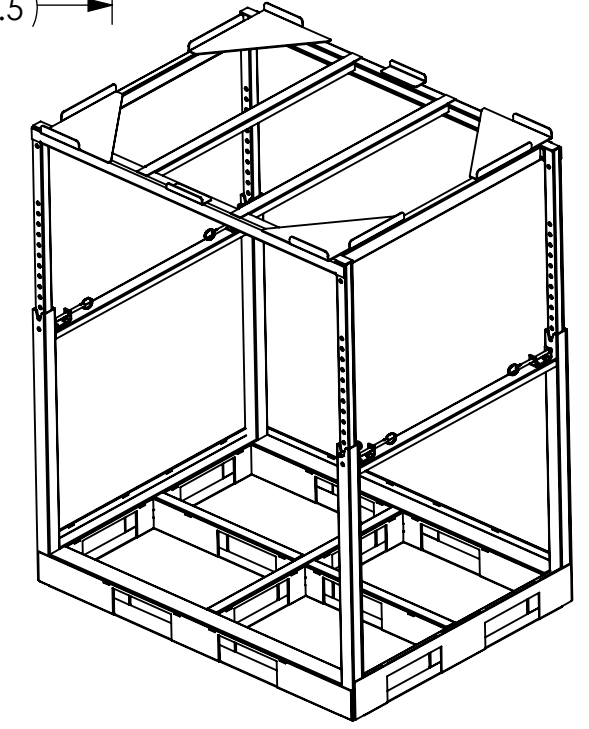

REVISIONS			
REV.	DESCRIPTION	DATE	APPROVED

LS-0071 Specs  
 Ht Positions  
 34.3 Min  
 57.5 Max  
 Foot Print:  
 54x41  
 Weight:  
 166.6#  
 Load Height:  
 34 to 50.6  
 13 increments @1.5"  
 Load Size Base:  
 49.8 x 40.3

**CCT Shipping Frames**  
 LS-0071 Sales Sheet 6.27.16  
 TRUCK ADJUSTABLE STANDARD

COMPUTER FILE:  
 0071 spec sheet  
 MODEL FILE:  
 0071

 15774 S. LaGrange Rd #202, Orland Park, IL 60462  
 630-441-7046