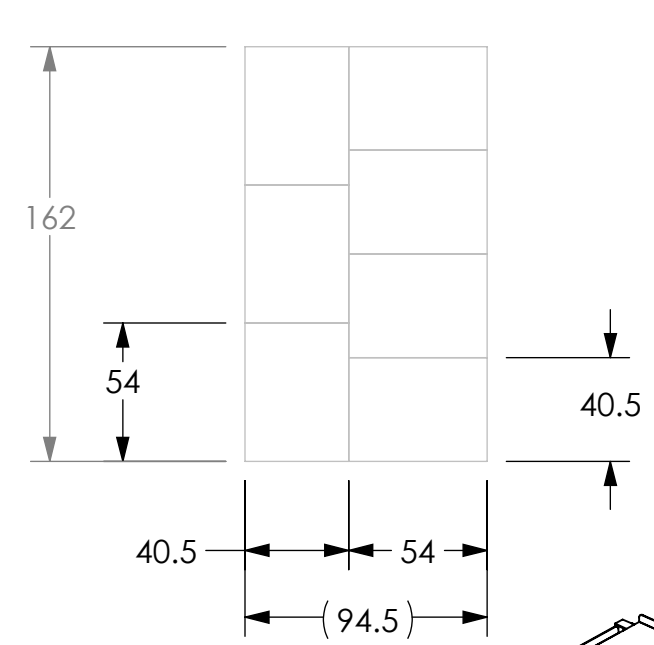

REVISIONS			
REV.	DESCRIPTION	DATE	APPROVED

LS-0071 Specs  
 Ht Positions  
 34.3 Min  
 57.5 Max  
 Foot Print:  
 54x41  
 Weight:  
 166.6#  
 Load Height:  
 34 to 50.6  
 13 increments @1.5"  
 Load Size Base:  
 49.8 x 40.3

**CCT Shipping Frames**  
 LS-0071 Sales Sheet 6.27.16  
 TRUCK ADJUSTABLE STANDARD

COMPUTER FILE:  
 0071 spec sheet  
 MODEL FILE:  
 0071

 15774 S. LaGrange Rd #202, Orland Park, IL 60462  
 630-441-7046